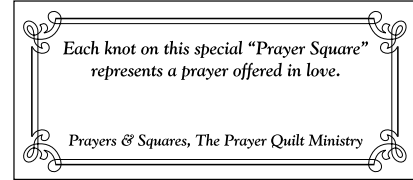

SPECIAL ORDER label
(actual size: 4" x 5")

STANDARD labels have a blank area under the logo for you to write in your chapter's information. Printed on unbleached muslin.

- 20 labels: \$10

STANDARD label
(actual size: 4" x 5")

PRAYER SQUARE labels are designed to be used on mini quilts that we call "Prayer Squares". Labels are iron-on, white polyester. (Sorry, ivory labels are not available as of 9/1/10.)

- 25 labels: \$7

PRAYER SQUARE label
(actual size: 2" x 4½")